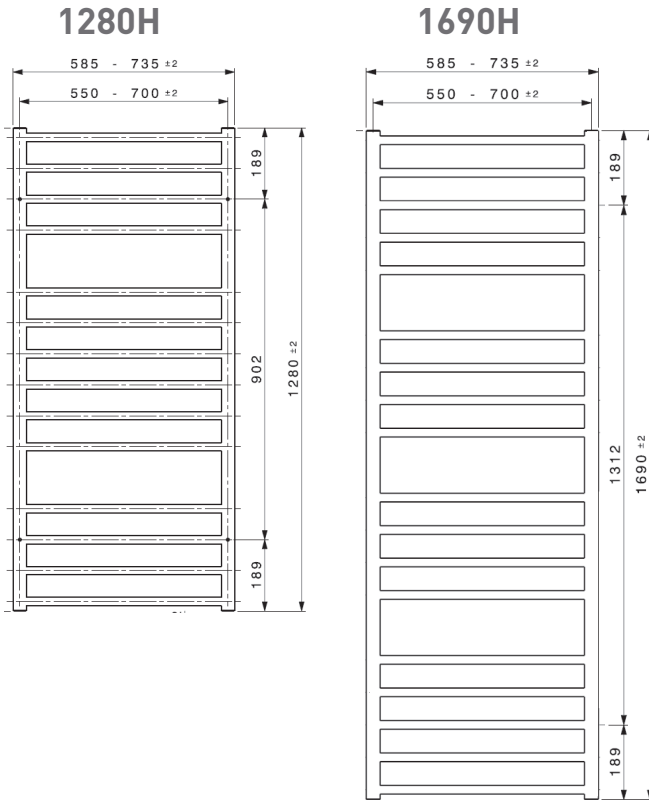

Part Number	Height	Width	Pipe Centres	kW Output
<b>CHROME</b>				
ICONIC 1280X585C	1280	585	550	0.604
ICONIC 1280X735C	1280	735	700	0.890
ICONIC 1690X585C	1690	585	550	0.774
ICONIC 1690X735C	1690	735	700	0.934
<b>WHITE</b>				
ICONIC 1280X585W	1280	585	550	0.858
ICONIC 1280X735W	1280	735	700	1.264
ICONIC 1690X585W	1690	585	550	1.099
ICONIC 1690X735W	1690	735	700	1.327
<b>MATT BLACK</b>				
ICONIC 1280X585MB	1280	585	550	0.858
ICONIC 1280X735MB	1280	735	700	1.264
ICONIC 1690X585MB	1690	585	550	1.099
ICONIC 1690X735MB	1690	735	700	1.327

ADDITIONAL MEASUREMENTS

Pipe centres from wall - 82 mm  
 Total depth from wall - 100 mm