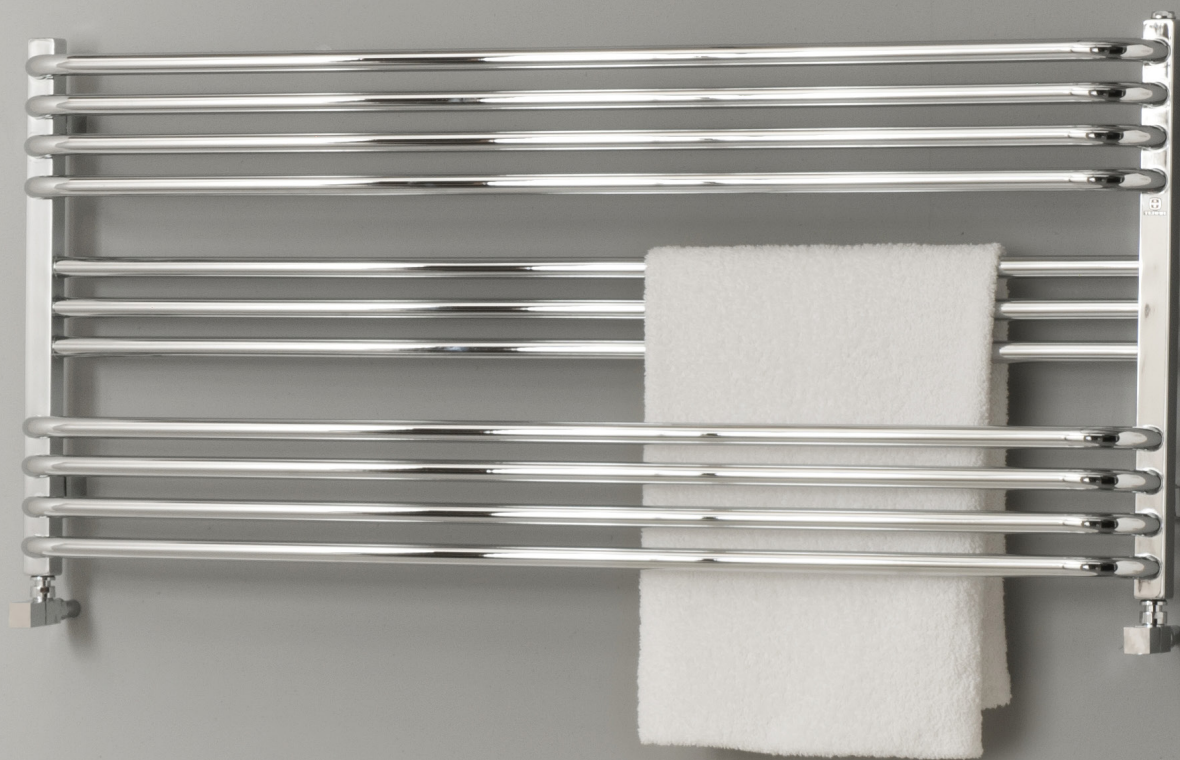

BDO Poll NEW

BDO Poll 540 x 1200 in Chrome with Mini Cube valves

Overview

9 models

Technical details & prices page 130

Finish

Colour Group 10 & A:

White RAL 9016 as standard, 188 RAL Colours and 8 Special Finishes & Chrome